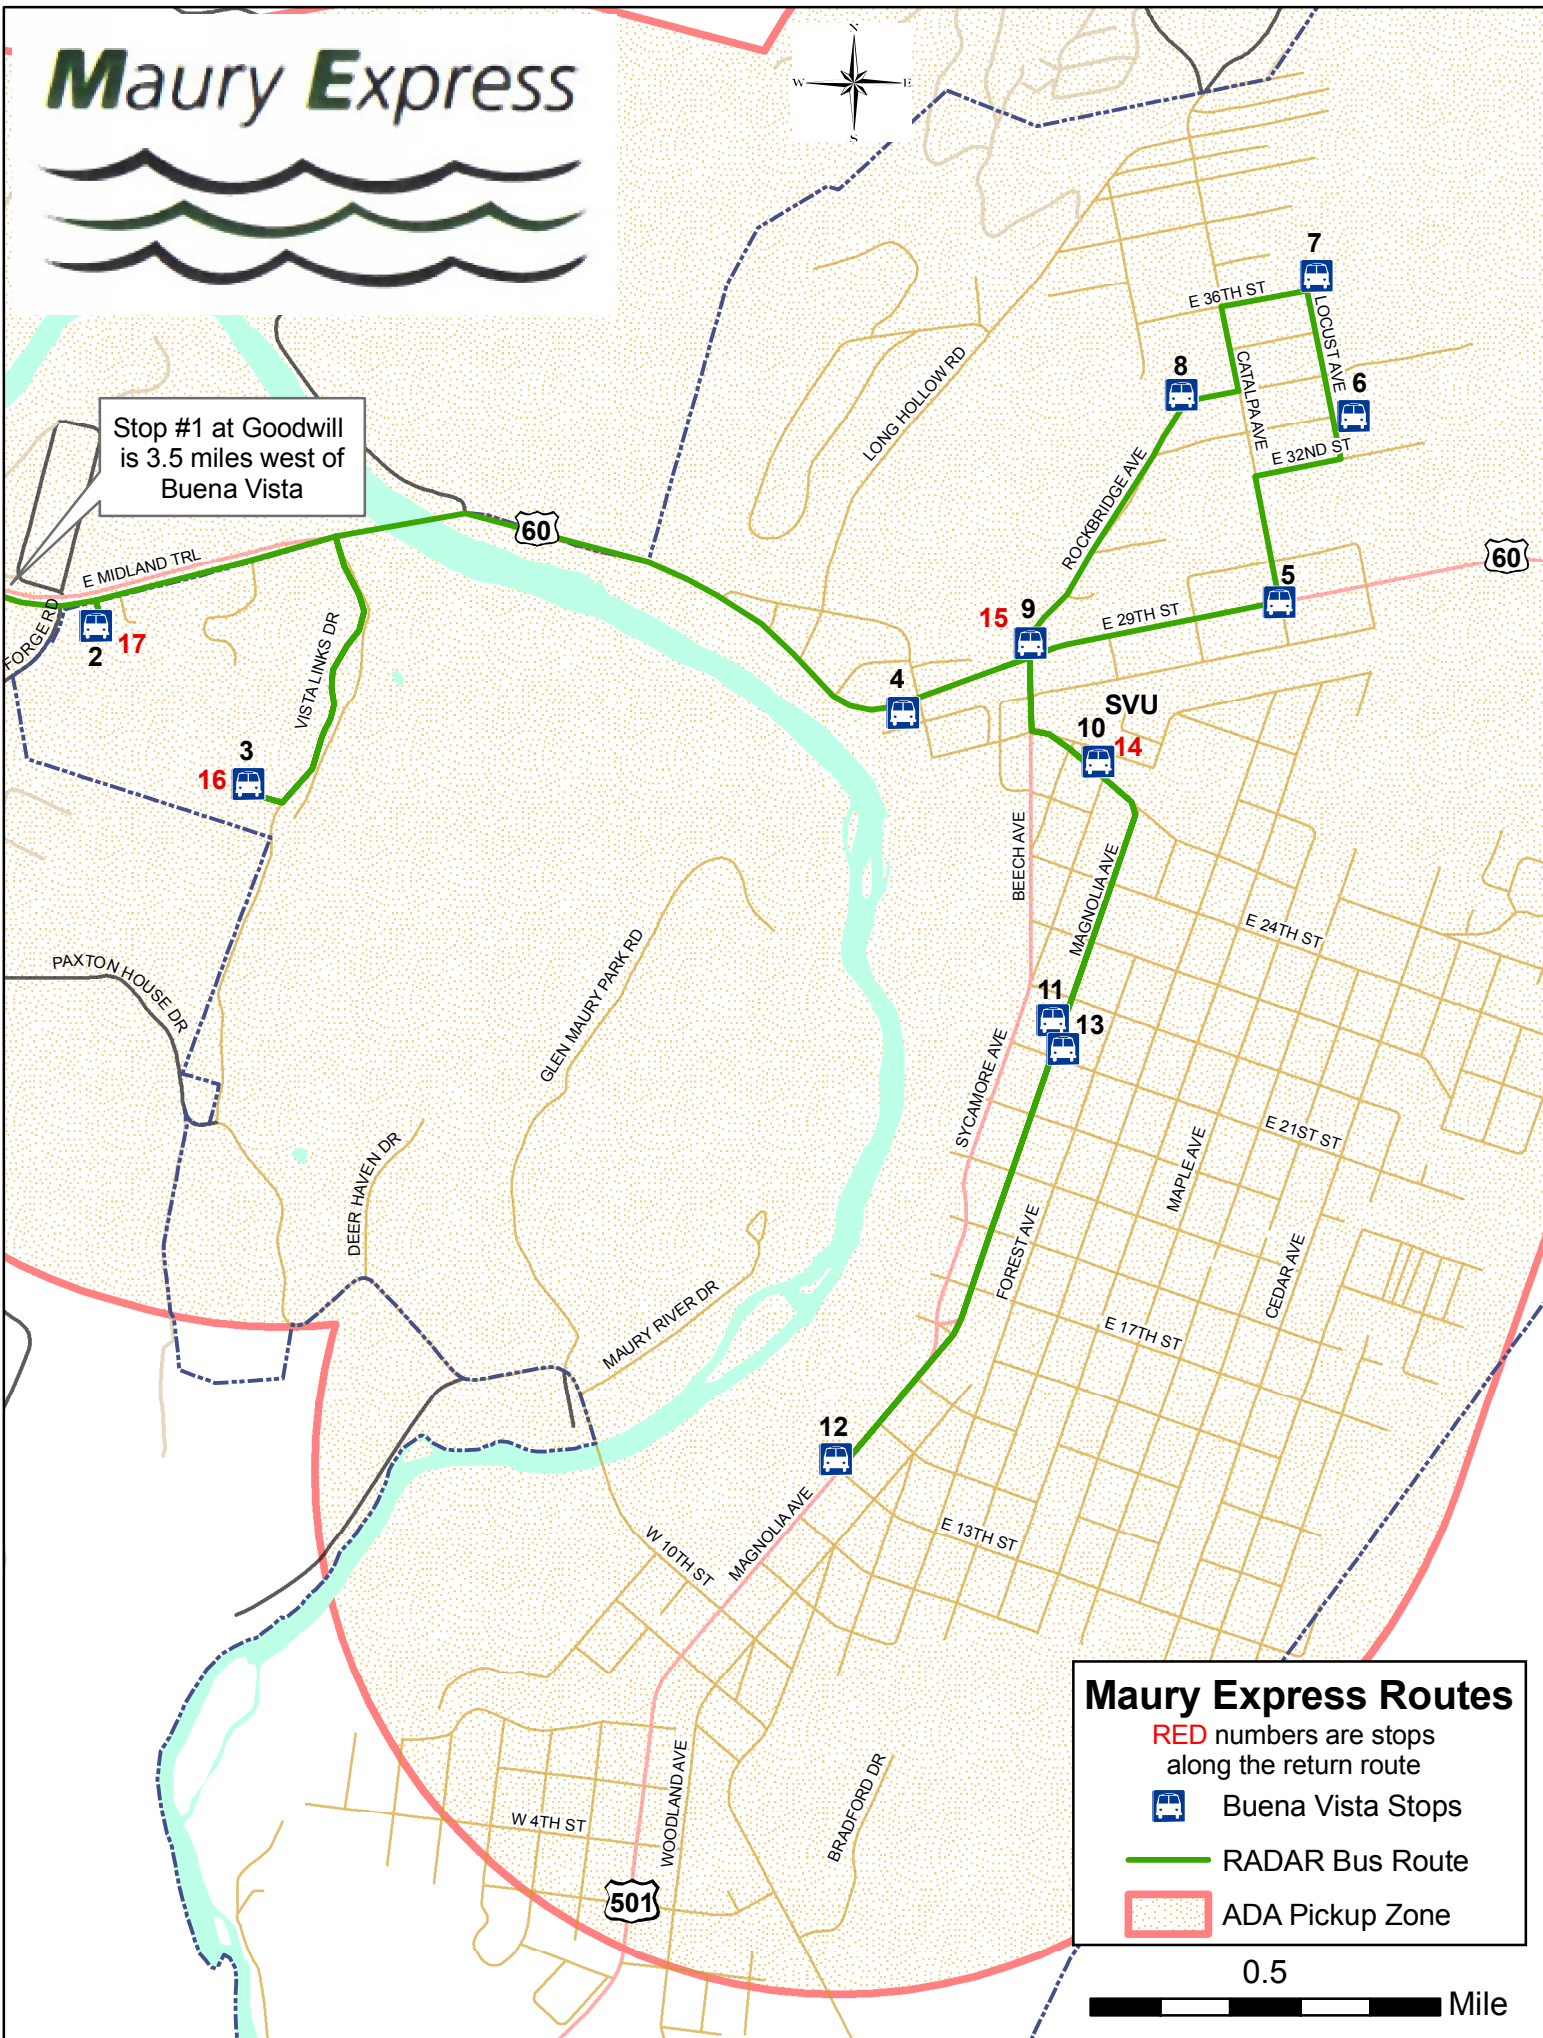

Maury Express

Stop #1 at Goodwill is 3.5 miles west of Buena Vista

Maury Express Routes

- RED numbers are stops along the return route
-  Buena Vista Stops
-  RADAR Bus Route
-  ADA Pickup Zone

0.5

Mile