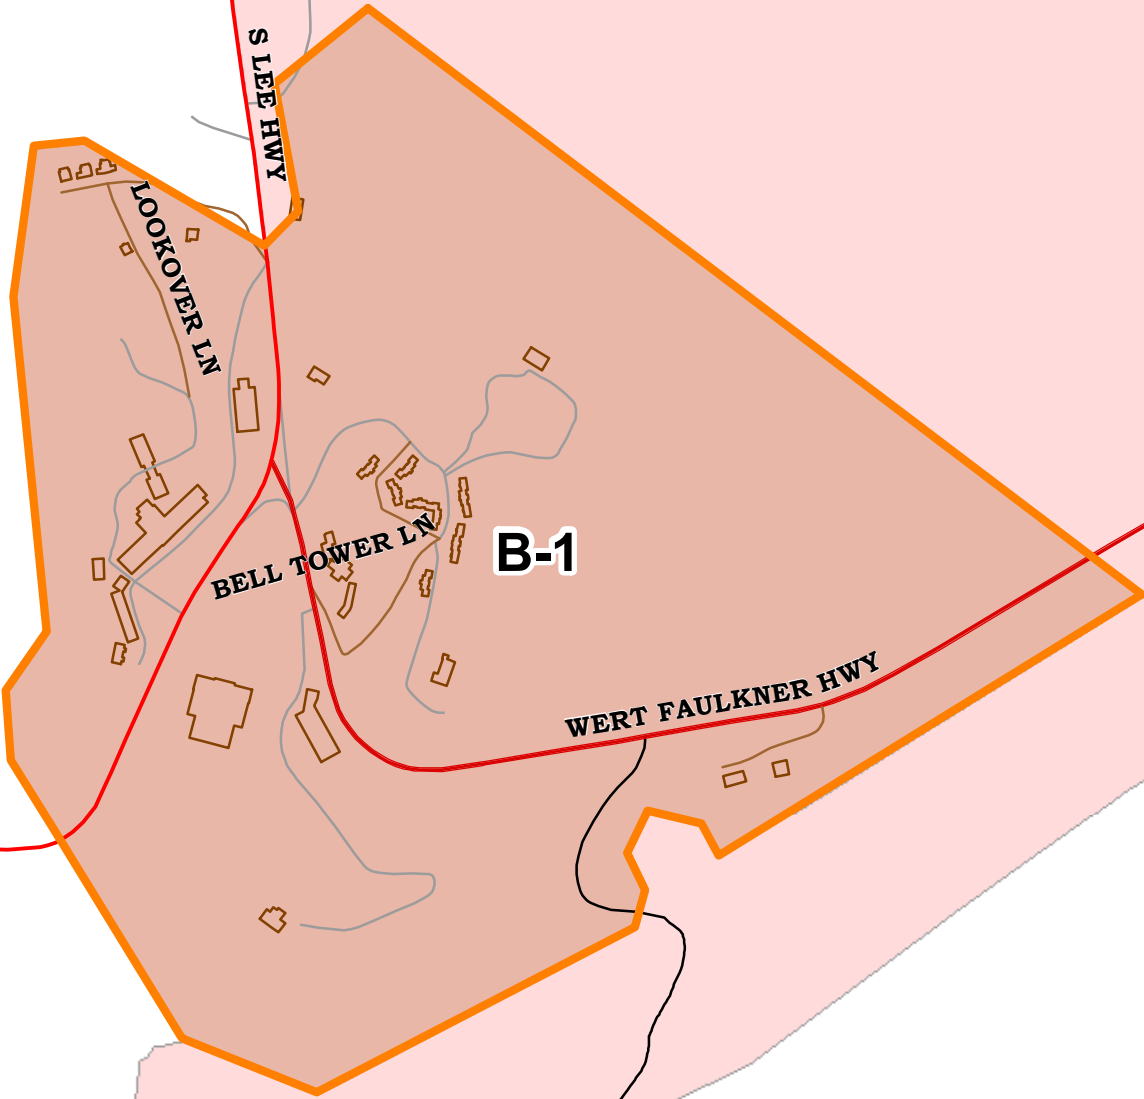

PROPOSED TOURISM ZONE NATURAL BRIDGE VIRGINIA

AT

B-1

A-2

Legend
PROPOSED TOURISM ZONE